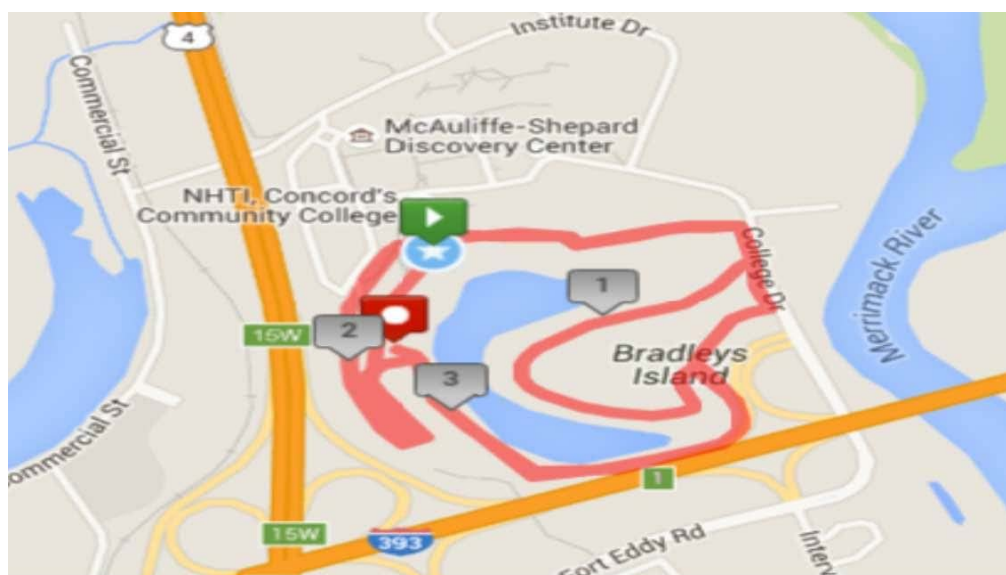

Cofrin Classic Invitational

September 7, 2017

Concord will be hosting the Annual Cofrin Classic at New Hampshire Technical Institute. The course is a flat, fast, and accurate 5km race distance over grass and gravel paths. The girls will race first at 4:00 and the boys second at 4:45. There will be awards for top individuals and teams.

Participating teams should submit their rosters via Direct Athletics no later than midnight Sunday, September 3 to give Millennium Timing Company enough time to put together the racing packets.

Entry Fee: $50.00 per school